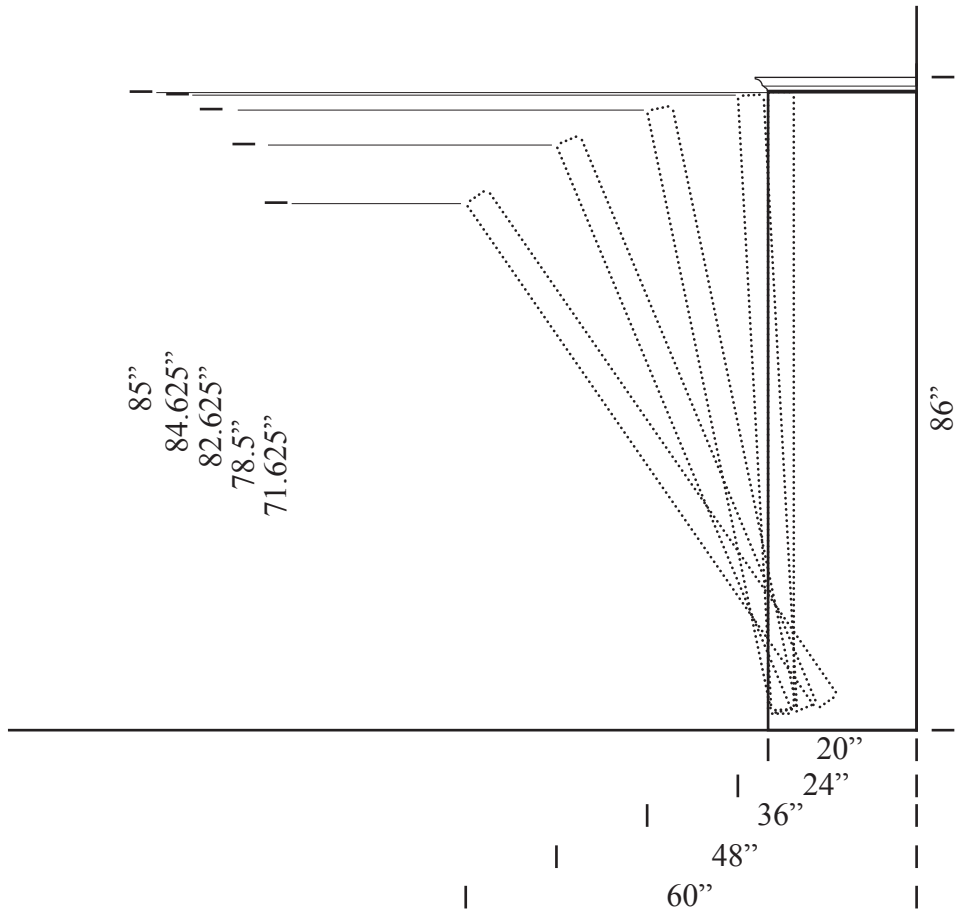

16" Deep Spring System Wallbed
Proximity Measurements

20" Deep Spring System Wallbed
Proximity Measurements

23 " Deep Spring System Wallbed
Proximity Measurements