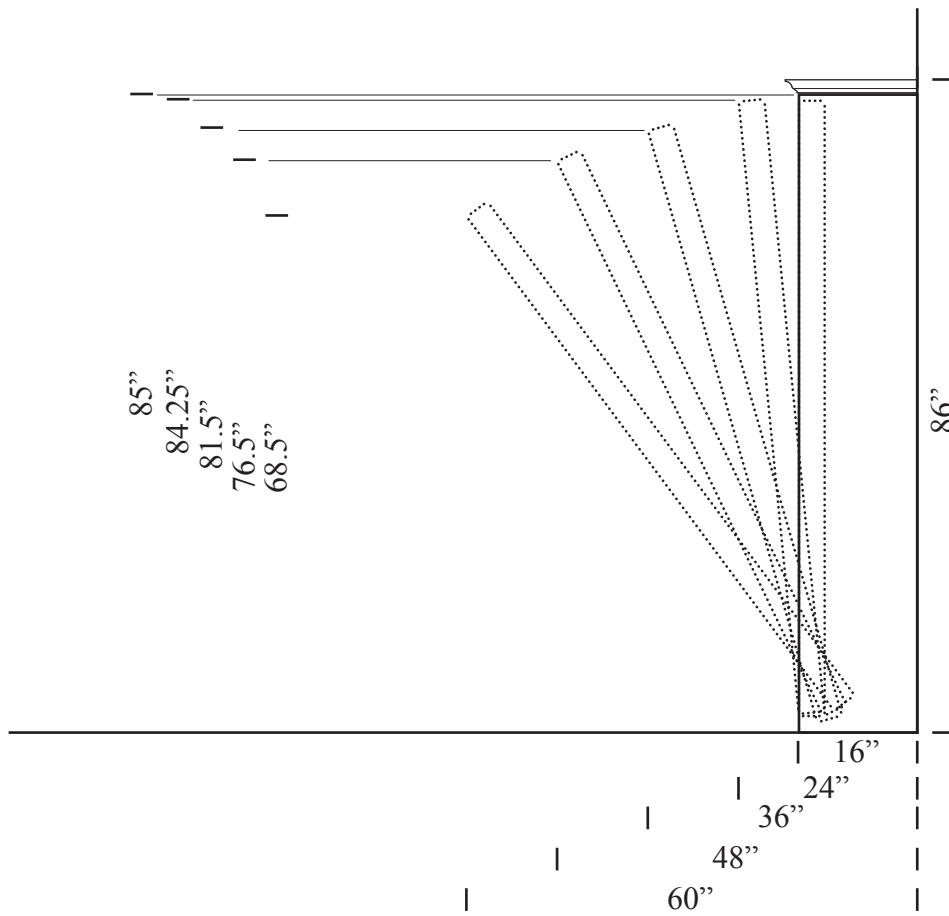

16" Deep Spring System Wallbed
Proximity Measurements

20" Deep Spring System Wallbed
Proximity Measurements

23 " Deep Spring System Wallbed
Proximity Measurements