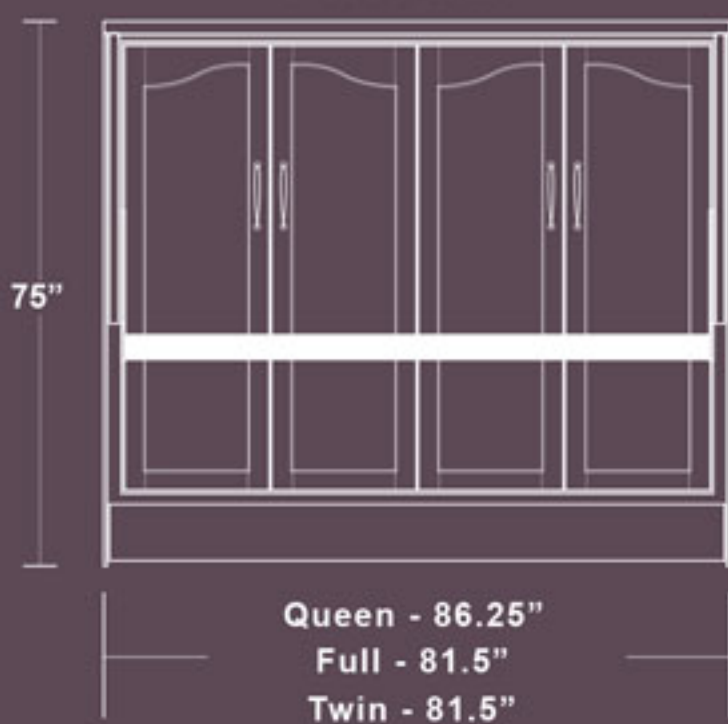

Disappearing Desk Bed

The Disappearing Desk Bed is what happens when necessity, utility and design meet engineering. This beautifully functional bed is the solution to so many of today's modern space constraints. There is no need to remove items from the desk to transition the Disappearing Desk Bed to the sleep position.

Venetian

Queen - 75"
Full - 69"
Twin - 58"

Projection
67"
61"
50"

Paris

Park City

Mission

Remington

Aspen