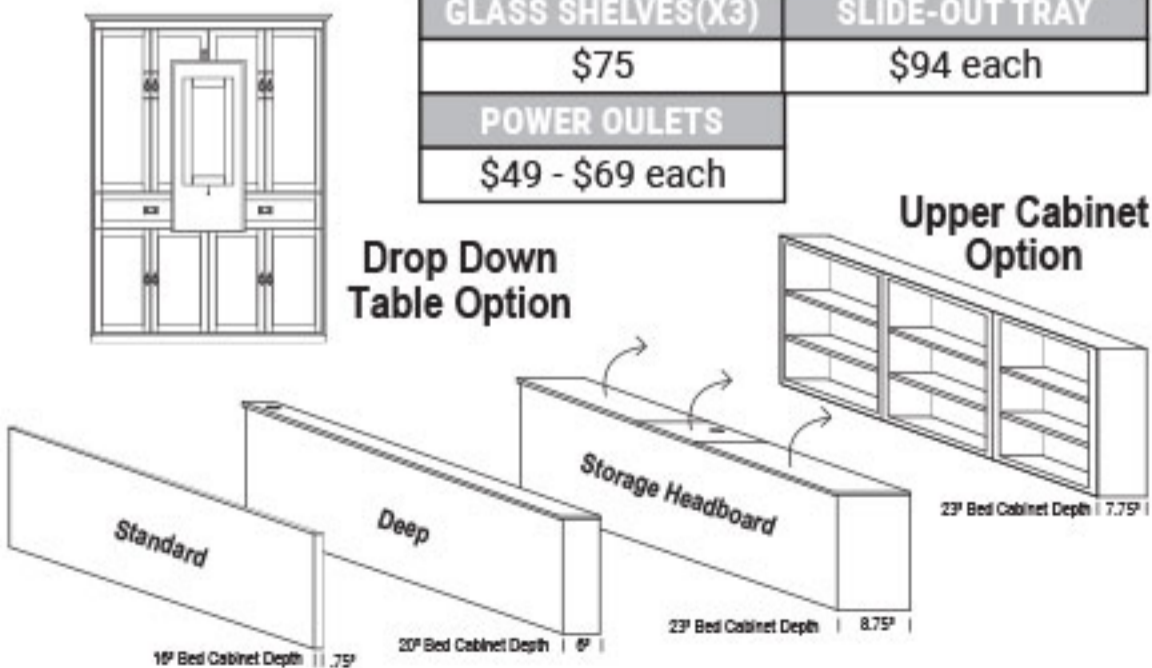

WALLBED

SIZE	Oak	Maple/Alder	Cherry/Mahogany
Queen	$2,899	$3,119	$3,339
Full	$2,699	$2,919	$3,139
Twin	$2,499	$2,719	$2,939
HEADBOARD OPTIONS	Oak	Maple/Alder	Cherry/Mahogany
Deep Headboard	$169	$169	$169
Storage Headboard	$349	$349	$349
Storage-Upper Cabinets	$749	$849	$849

CABINETRY

CABINET	Oak			Alder, Maple, Cherry, Mahogany		
	18"	24"	30"	18"	24"	30"
A - Bookcase	$489	$559	$629	$589	$699	$749
B - 3 Drawer	$799	$909	$1,019	$909	$1,009	$1,129
C - Door & Drawer	$709	$809	$929	$809	$979	$1,029
D - 3 Drawer Wardrobe	$1,019	$1,129	$1,239	$1,129	$1,239	$1,349
E - Door & Drawer Wardrobe	$1,019	$1,129	$1,239	$1,129	$1,239	$1,349
F - 3 Drawer Hutch	$1,019	$1,129	$1,239	$1,129	$1,239	$1,349
G - Door & Drawer Hutch	$969	$1,069	$1,189	$1,069	$1,189	$1,299

MISCELLANEOUS OPTIONS

	DROP DOWN BED FRONT TABLE
Oak	$439
Alder, Maple, Cherry, Mahogany	$509

	BED LIGHTING	CABINET LIGHTING
LED	$239	$125

	CLEAR GLASS	ART GLASS
Glass Doors	$75 each	$250 each

GLASS SHELVES(X3)	SLIDE-OUT TRAY
$75	$94 each
POWER OULETS	
$49 - $69 each