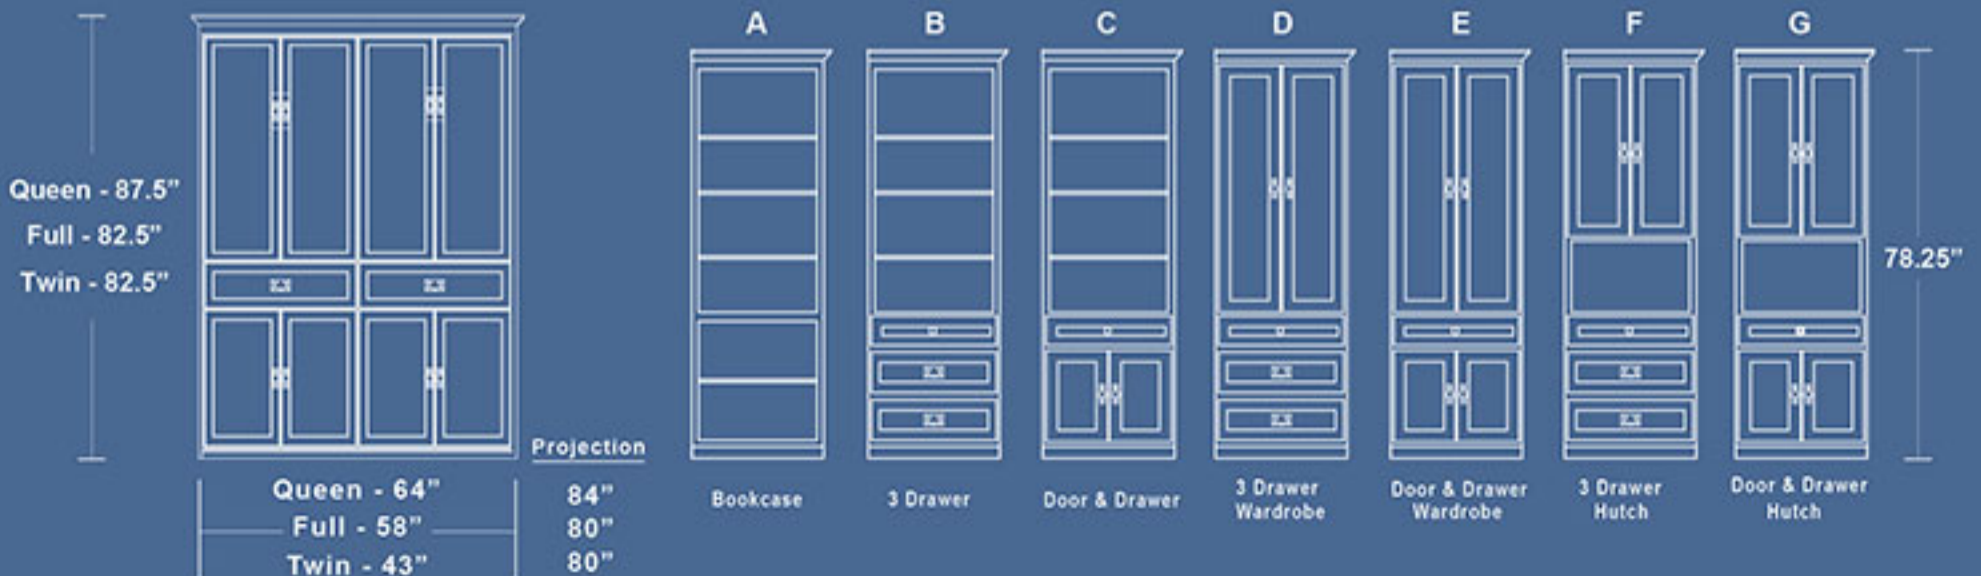

Headboard Option: Standard .75"
Deep 6"
Storage Headboard 8.75"

Width options for side cabinets: 18", 24", 30"

Glass Door options for side cabinets: C - G

Upper Door options for side cabinets: B - C

Slide-out Night Tray options for side cabinets: A - G

WALLBED

SIZE	Oak	Maple/Alder	Cherry/Mahogany
Queen	\$2,899	\$3,119	\$3,339
Full	\$2,699	\$2,919	\$3,139
Twin	\$2,499	\$2,719	\$2,939
HEADBOARD OPTIONS	Oak	Maple/Alder	Cherry/Mahogany
Deep Headboard	\$169	\$169	\$169
Storage Headboard	\$349	\$349	\$349
Storage-Upper Cabinets	\$749	\$849	\$849