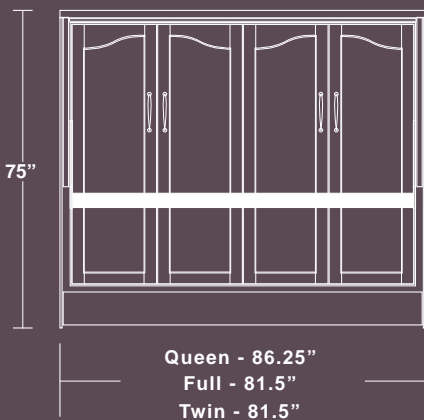

Venetian

Paris

Park City

Mission

Remington

Queen - 75"
Full - 69"
Twin - 58"

Aspen

Brittany

Scape

Original

Projection
67"
61"
50"

OPTION: Pillow Guard
Power Outlet
Light Bridge (LED or Incan.) **Light Bridge adds 1.5" to Width and 3" to Height

WALLBED						
STYLE	Queen/Full			Twin		
	Oak	Alder/Maple	Cherry/ Mahogany	Oak	Alder/Maple	Cherry/Mahogany
Aspen	\$3,319	\$3,519	\$3,949	\$2,869	\$3,149	\$3,459
Brittney	\$3,319	\$3,519	\$4,059	\$2,949	\$3,149	\$3,619
Mission	\$3,349	\$3,549	\$4,009	\$2,969	\$3,169	\$3,539
Original	\$3,249	\$3,449	\$3,929	\$2,859	\$3,059	\$3,449
Paris	\$4,029	\$4,229	\$4,899	\$3,249	\$3,449	\$3,869
Park City	\$3,369	\$3,569	\$4,109	\$2,949	\$3,149	\$3,569
Remington	\$3,259	\$3,459	\$3,949	\$2,969	\$3,169	\$3,459
Scape	\$3,299	\$3,499	\$3,949	\$2,929	\$3,129	\$3,489
Venetian	\$3,349	\$3,549	\$4,089	\$2,929	\$3,129	\$3,569