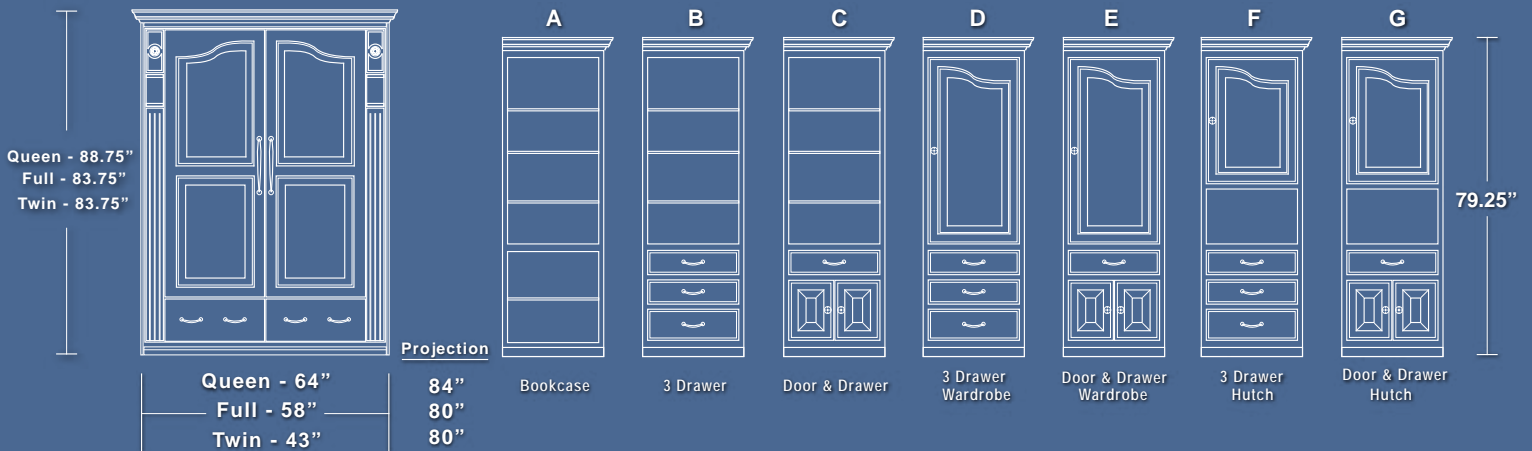

Tuscany

The Tuscany is the "Crown Jewel" of our Home Front Series product line. Its gorgeous Tuscan style solid wood raised panel face, exquisite French curves, decorative fluted columns, and charming rosettes set the Tuscany apart from all other styles.

Headboard Option: Standard .75" (16" D)
Deep 5.875" (20" D)
Storage Headboard 8.75" (23" D)

Width options for side cabinets : 18", 24", 30"

Glass Door options for side cabinets : C - G

Upper Door options for side cabinets : B - C

Slide-out Night Tray options for side cabinets : A - G

WALLBED

SIZE	Oak	Alder/Paint Grade	Cherry/Mahogany
Queen	\$3,949	\$4,179	\$4,399
Full	\$3,829	\$4,049	\$4,279
Twin	\$3,599	\$3,829	\$4,049
HEADBOARD OPTIONS	Oak	Alder/Paint Grade	Cherry/Mahogany
Deep Headboard	\$175	\$175	\$175
Storage Headboard	\$359	\$359	\$359
Storage-Upper Cabinets	\$765	\$869	\$869