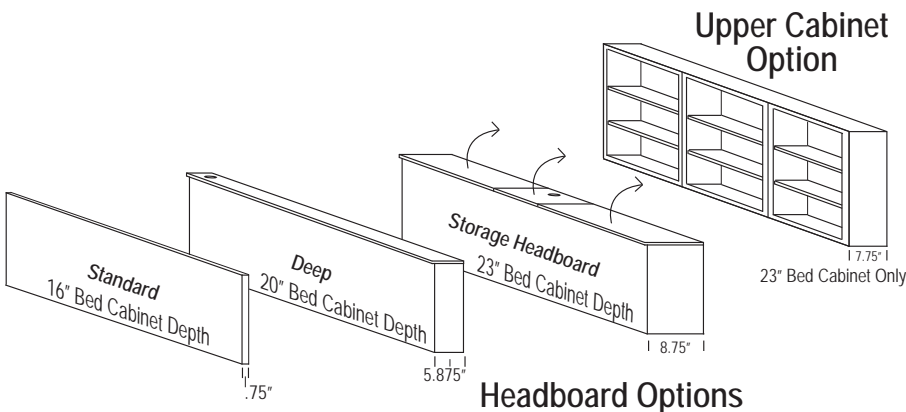

Headboard Option: Standard .75" (16" D)
Deep 5.875" (20" D)
Storage Headboard 8.75" (23" D)

Width options for side cabinets : 18", 24", 30"

Glass Door options for side cabinets : C - G

Upper Door options for side cabinets : B - C

CABINETRY

CABINET	Oak			Alder, Cherry, Mahogany, Paint Grade		
	18"	24"	30"	18"	24"	30"
A - Bookcase	\$579	\$649	\$739	\$689	\$769	\$879
B - 3 Drawer	\$899	\$1,009	\$1,129	\$1,069	\$1,129	\$1,239
C - Door & Drawer	\$799	\$909	\$1,019	\$909	\$1,019	\$1,139
D - 3 Drawer Wardrobe	\$1,129	\$1,239	\$1,349	\$1,239	\$1,349	\$1,459
E - Door & Drawer Wardrobe	\$1,129	\$1,239	\$1,349	\$1,239	\$1,349	\$1,459
F - 3 Drawer Hutch	\$1,129	\$1,239	\$1,349	\$1,239	\$1,349	\$1,459
G - Door & Drawer Hutch	\$1,069	\$1,189	\$1,289	\$1,189	\$1,289	\$1,409

MISCELLANEOUS OPTIONS

	BED LIGHTING	CABINET LIGHTING
LED Lighting	\$245	\$128

	CLEAR GLASS	ART GLASS
Glass Doors	\$79 each	\$259 each

GLASS SHELVES(X3)	SLIDE-OUT TRAY
\$79	\$96 each
POWER OUTLETS	
\$50 - \$70 each	